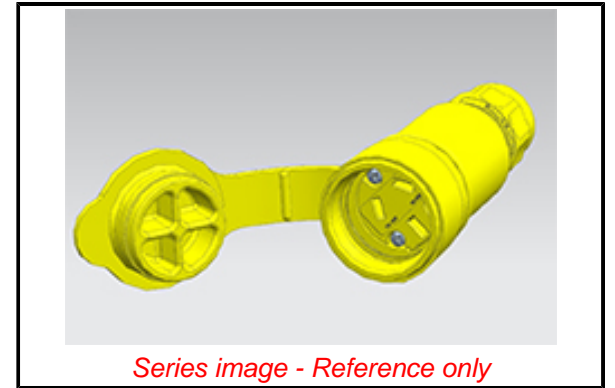

PLEASE CHECK WWW.MOLEX.COM FOR LATEST PART INFORMATION

Part Number: [1301460050](#)
Status: **Active**
Overview: [Watertite Extreme Wet-Location Wiring Solutions](#)
Description: Watertite Extreme Connector, 3 Pole/3 Wire, Non-NEMA, 15A/125V, 10A/250V, Cord Grip Body Size F2, Silicone Husk

Documents:

[Drawing (PDF)](#)

[Datasheet (PDF)](#)

[RoHS Certificate of Compliance (PDF)](#)

Agency Certification

CSA LR6837

General

Product Family	Wiring Devices
Series	130146
IP Rating	IP69K
NEMA Configuration	Non-NEMA
Overview	Watertite Extreme Wet-Location Wiring Solutions
Product Name	Watertite Extreme
Receptacle Type	Single
Specialty	N/A
Taxonomy	Wiring Devices
Type	Connector
UPC	78678871180

Physical

Cord Grip Body Size	F2 1/2"
Flange	No
Flip Lid	No
Gender	Female
Length	N/A
Locking Blade	No
Poles	3-pole/3-wire

Electrical

Cord Type	N/A
Current - Maximum per Contact	15.0A
GFCI	No
Lighted Connector	No
Voltage - Maximum	250V

Material Info

Engineering Number 15W07

Reference - Drawing Numbers

Sales Drawing 1301460050-000

Series image - Reference only

EU ELV

Not Reviewed

EU RoHS

Not Reviewed

REACH SVHC

Not Reviewed

Halogen-Free

Status

Not Relevant

For more information, please visit [Contact US](#)

China ROHS

Not Relevant

ELV

Not Reviewed

RoHS Phthalates

Not Reviewed

Search Parts in this Series

[130146 Series](#)